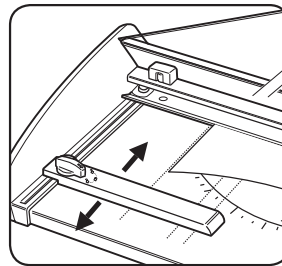

ADJUSTABLE BACK STOP (Plasma, Stellar)

For adjustment as required, turn locking lever to (🔓). To lock, turn locking lever to (🔒).

Rotate knob to lock and unlock the edge guide.

SAFECUT™ GUARD ON GUILLOTINES