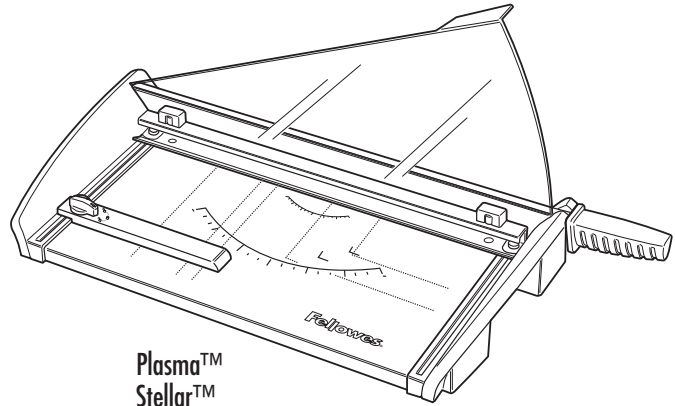

Plasma™
Stellar™

MODELS & CAPACITIES

CRC #	Model	Cutting Length (mm)	Cutting Length (inch)	Cutting Capacity (sheets 80 gsm)
54108	Fusion A4	320	12	10
54109	Fusion A3	460	18	10
54380	Stellar A4	305	12	20
54384	Stellar A3	460	18	20
54110	Plasma A4	380	15	40
54111	Plasma A3	480	18	40