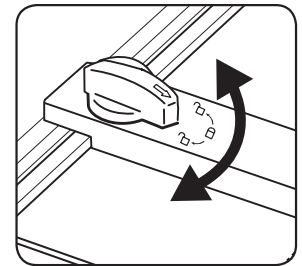

ADJUSTABLE BACK STOP (Plasma, Stellar)

For adjustment as required, turn locking lever to (🔓). To lock, turn locking lever to (🔒).

Rotate knob to lock and unlock the edge guide.

SAFECUT™ GUARD ON GUILLOTINES