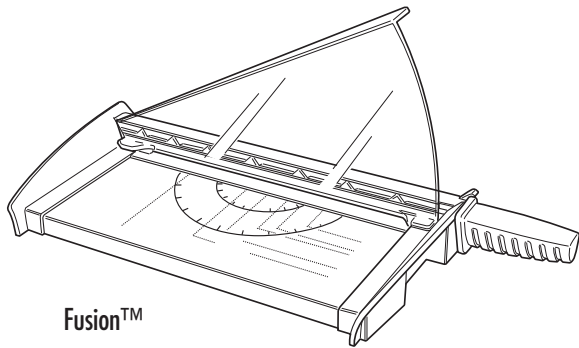

Fusion™

MODELS & CAPACITIES

CRC #	Model	Cutting Length (mm)	Cutting Length (inch)	Cutting Capacity (sheets 80 gsm)
54108	Fusion A4	320	12	10
54109	Fusion A3	460	18	10
54380	Stellar A4	305	12	20
54384	Stellar A3	460	18	20
54110	Plasma A4	380	15	40
54111	Plasma A3	480	18	40

ADJUSTABLE BACK STOP (Plasma, Stellar)

For adjustment as required, turn locking lever to (🔓). To lock, turn locking lever to (🔒).

Rotate knob to lock and unlock the edge guide.

SAFECUT™ GUARD ON GUILLOTINES

The Safecut™ Guard is folded down for transport and storage – it also holds the handle down to avoid injury risk. Folded up the SafeCut™ Guard guides the cutting bar/blade lever and ensures user can't harm themselves with the blade when cutting. *Do not try and stick your hand under the cutting bar or touch the blade.*

IMPORTANT SAFETY INSTRUCTIONS — Read Before Using!

⚠ CAUTION

- Caution: Blades are extremely sharp
- Do not touch cutting blades or cutting edge of guillotine
- Not for use by children
- Do not overload in use
- Keep animals and pets away from machine when in use
- Do not dismantle or attempt repairs as this may invalidate the warranty

Need Help?

Customer Service
www.fellowes.com
Let our experts help you with a solution.
Always call Fellowes before contacting your place of purchase.