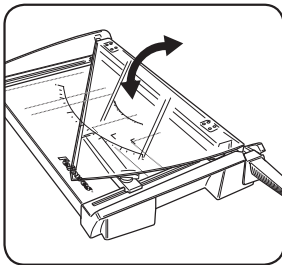

ADJUSTABLE BACK STOP (Plasma, Stellar)

For adjustment as required, turn locking lever to (🔓). To lock, turn locking lever to (🔒).

Rotate knob to lock and unlock the edge guide.

SAFECUT™ GUARD ON GUILLOTINES

The Safecut™ Guard is folded down for transport and storage – it also holds the handle down to avoid injury risk. Folded up the SafeCut™ Guard guides the cutting bar/blade lever and ensures user can't harm themselves with the blade when cutting. *Do not try and stick your hand under the cutting bar or touch the blade.*